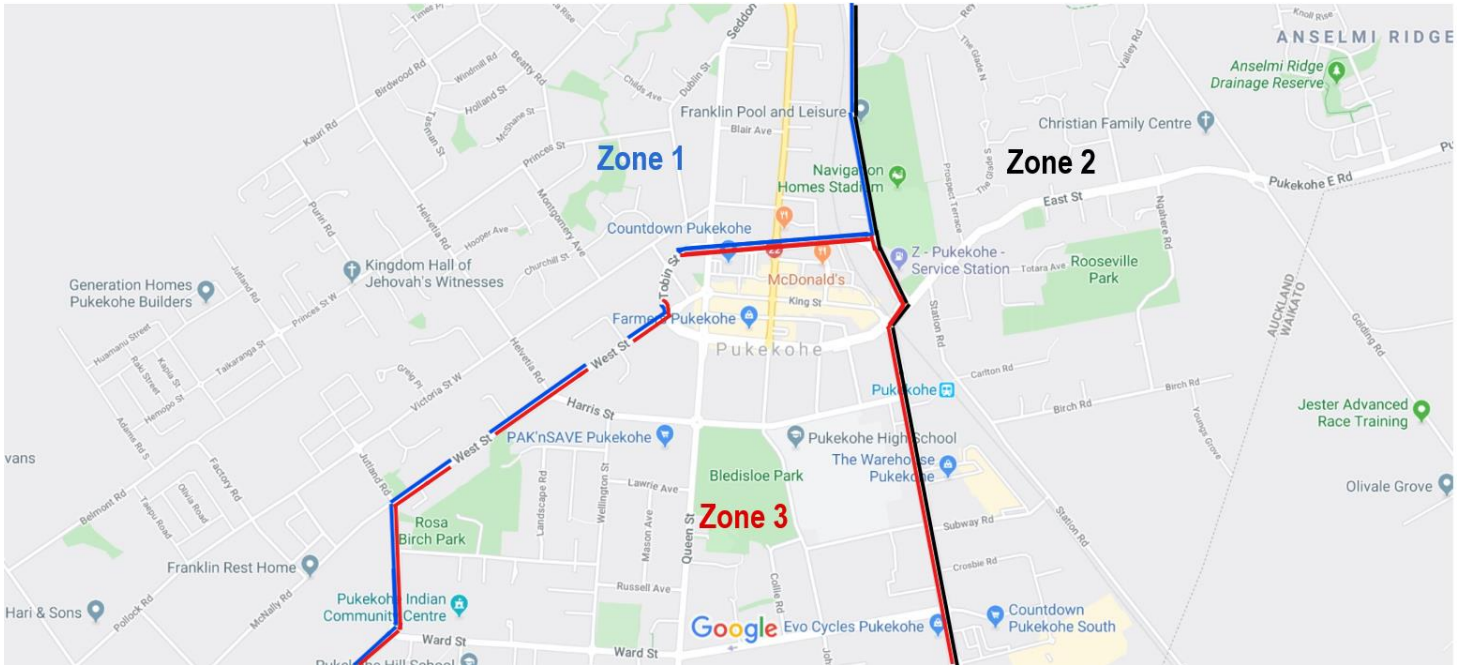

Pukekohe Zones:

Pukekohe Central Zones border

Zone 1: St Joseph's/North Zone

Zone 2: Valley/Pukekohe East Zone

Zone 3: Pukekohe Hill Zone